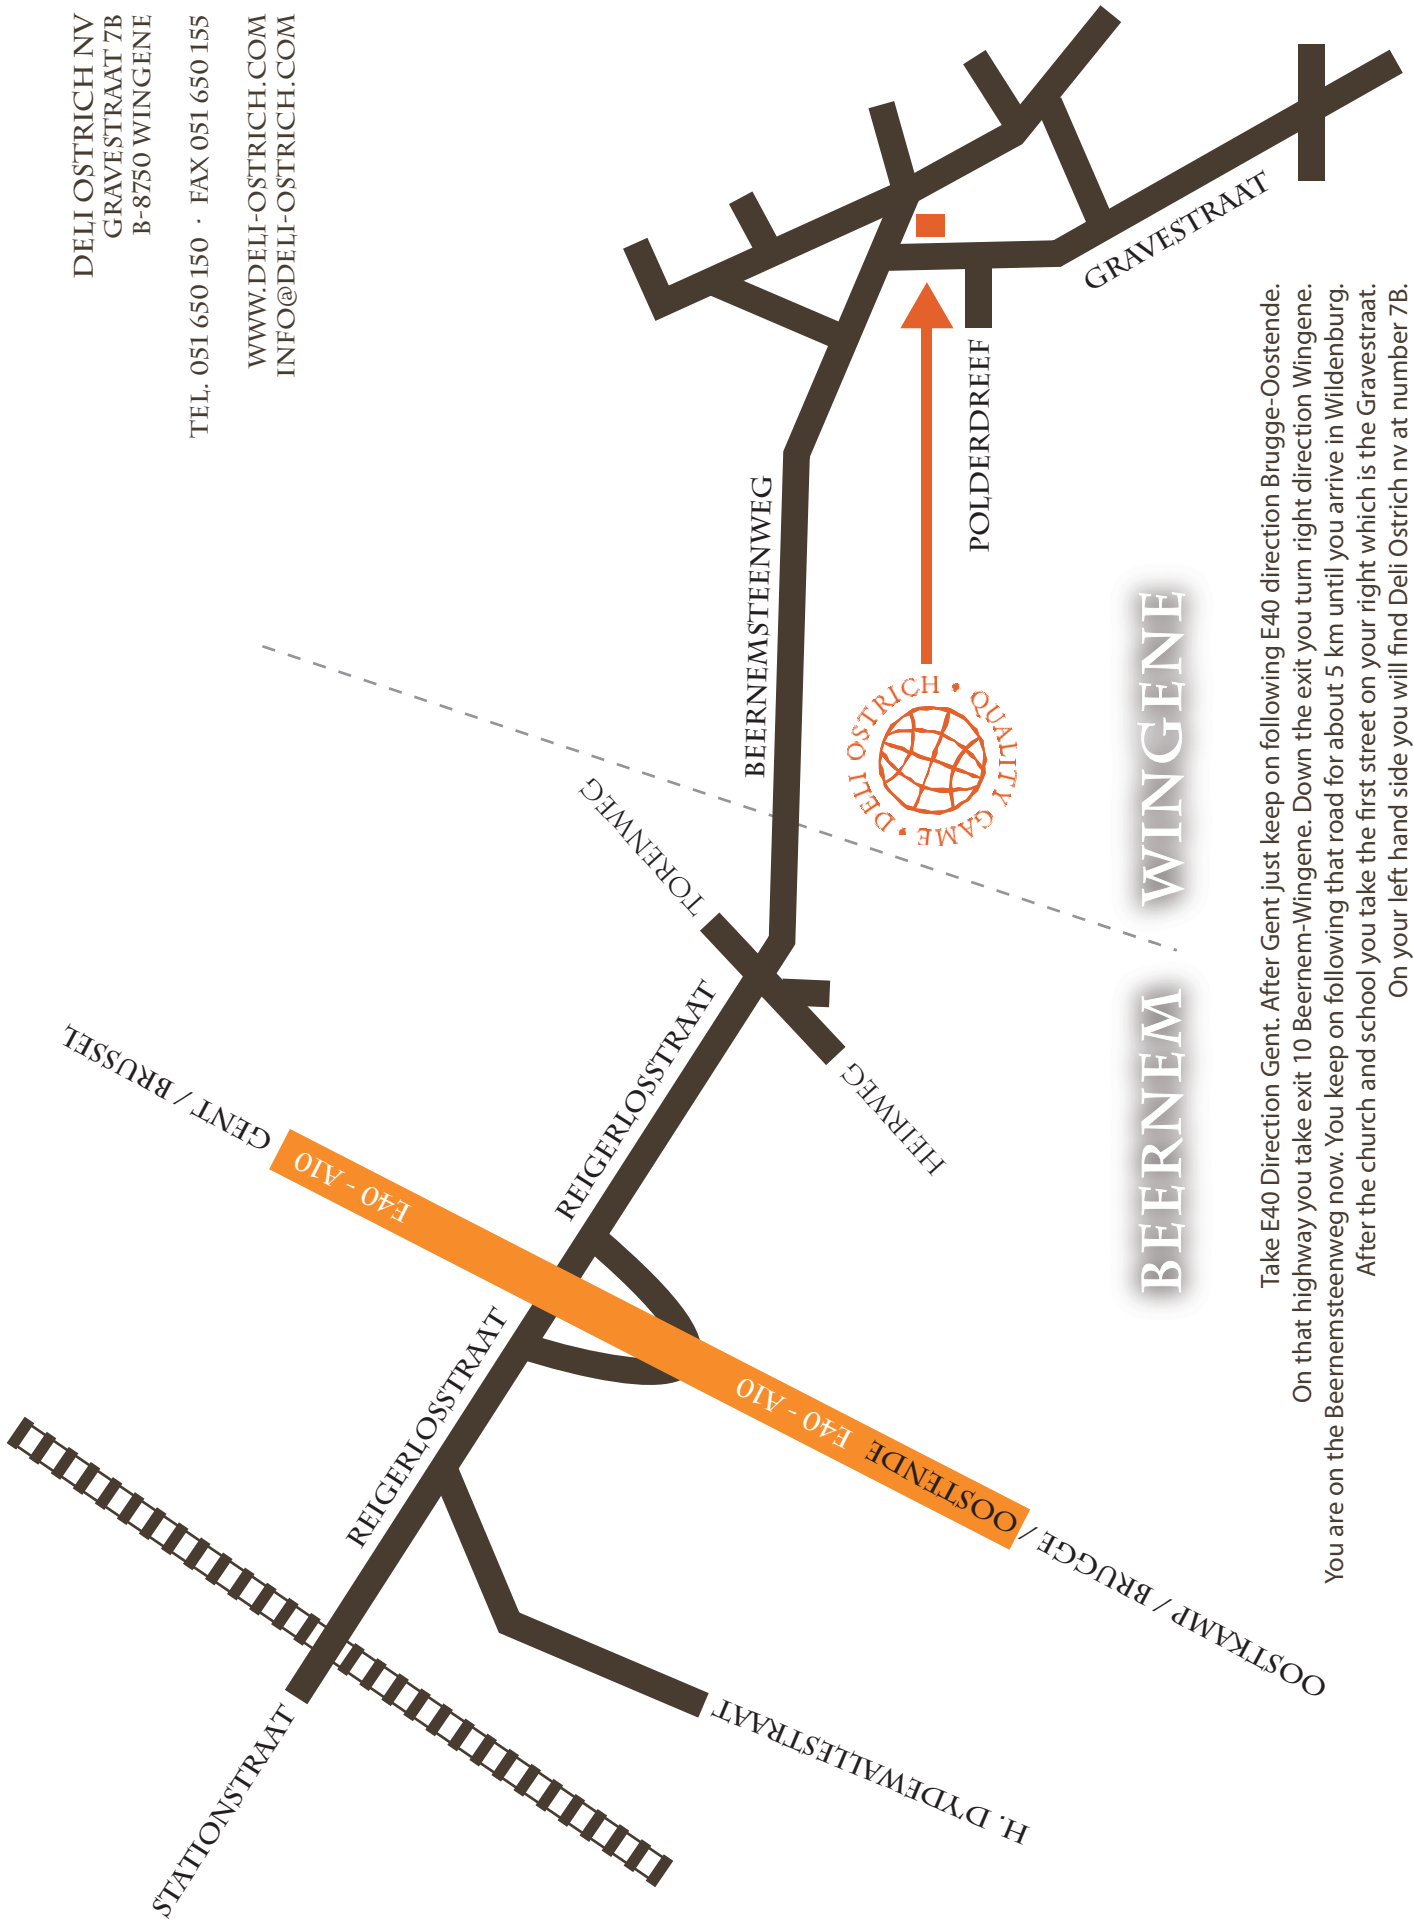

DELI OSTRICH NV
GRAVESTRAAT 7B
B-8750 WINGENE

TEL. 051 650 150 · FAX 051 650 155

WWW.DELI-OSTRICH.COM
INFO@DELI-OSTRICH.COM

BEERNEM · WINGENE

Take E40 Direction Gent. After Gent just keep on following E40 direction Brugge-Oostende.
On that highway you take exit 10 Beernem-Wingene. Down the exit you turn right direction Wingene.
You are on the Beernemsteenweg now. You keep on following that road for about 5 km until you arrive in Wildenburg.
After the church and school you take the first street on your right which is the Gravestraat.
On your left hand side you will find Deli Ostrich nv at number 7B.